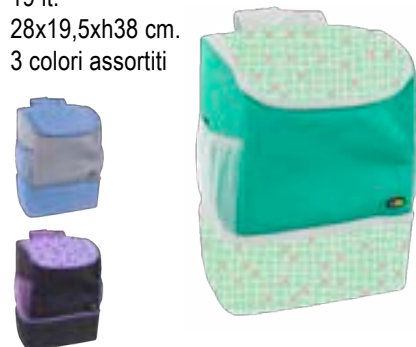

**BORSE TERMICHE
CHRISSY BACKPACK
L 19**

19 lt.
28x19,5x38 cm.
3 colori assortiti